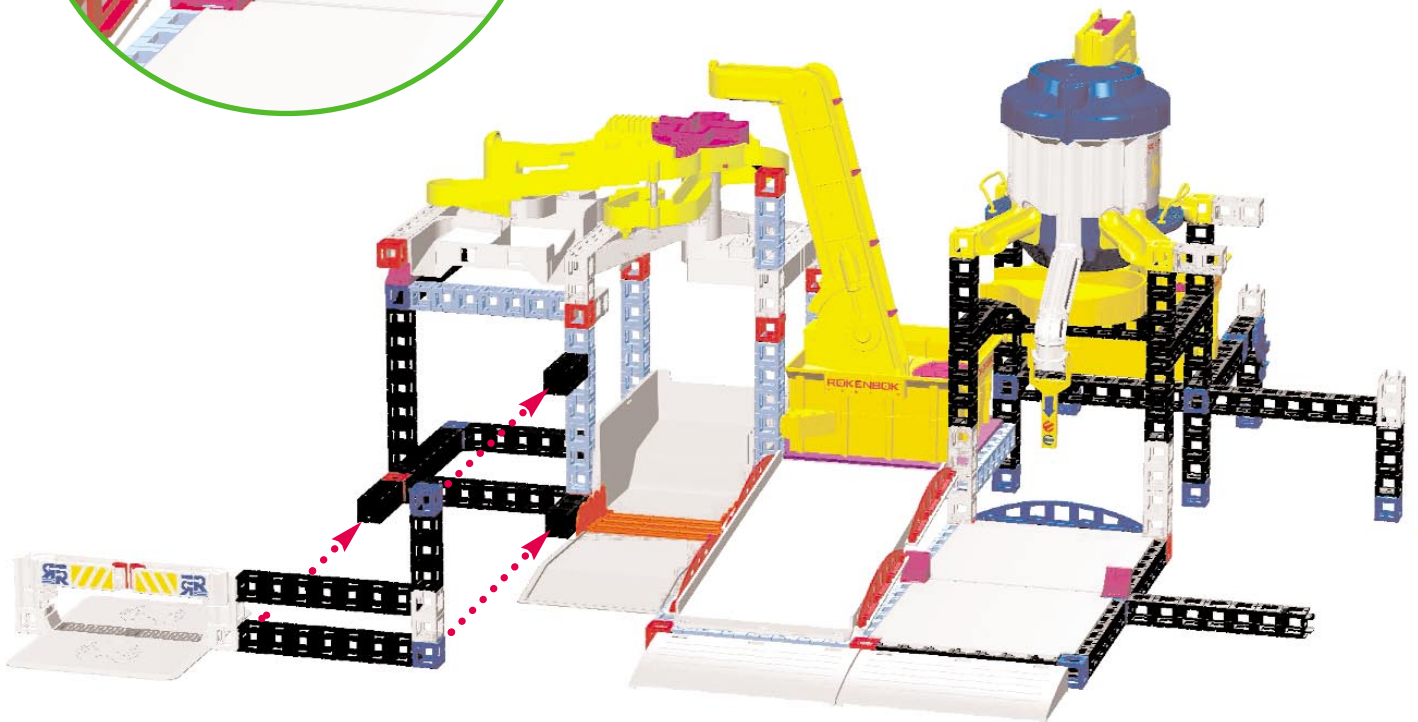

Rok 'n' Rail Refinery

Action Factory + Tower and Track + RC Freighter + Monorail Crossing + Monorail Switch

BUILD

Construye Bau Bouw Byg
Construis Costruite Bygg

Rok 'n' Rail Refinery

39"
99 cm

57"
145 cm

NOTE:
To build the
Rok 'n' Rail
Refinery, please
remove the
dispenser flaps
of the Action
Factory Sorter.

9

10

11

12

13

14

15

16

17

18

19

20

21

22

23

24