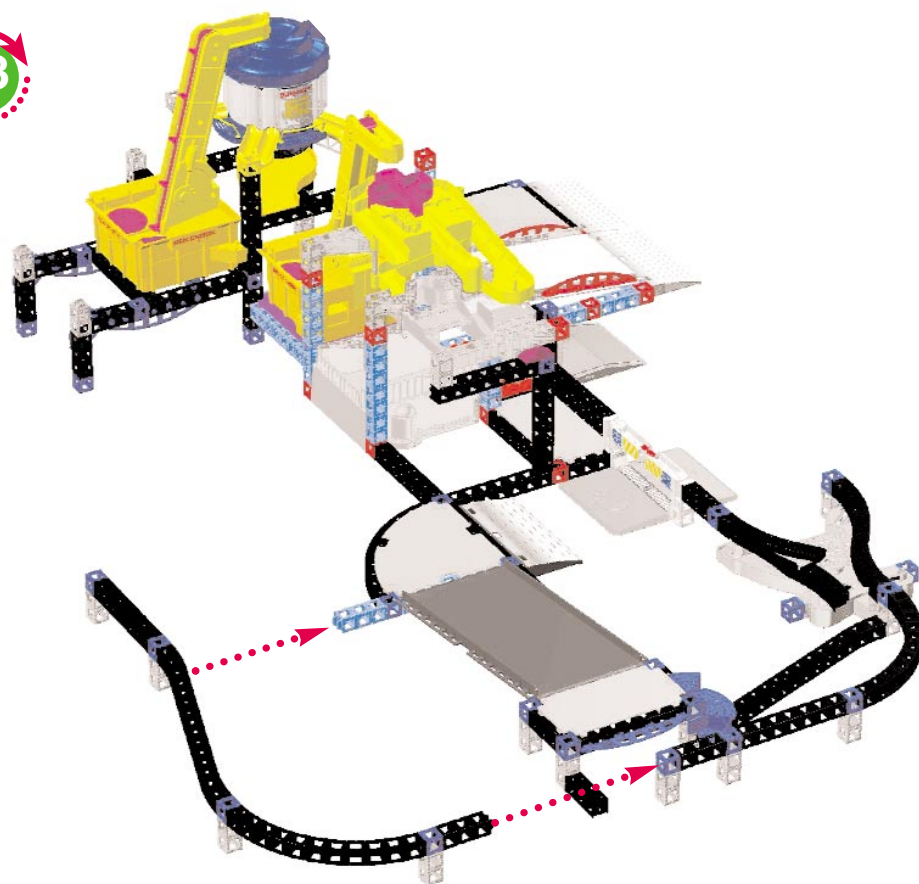

Rok 'n' Rail Refinery

Action Factory + Tower and Track + RC Freighter + Monorail Crossing + Monorail Switch

BUILD

Construye Bau Bouw Byg
Construis Costruite Bygg

Rok 'n' Rail Refinery

39"
99 cm

57"
145 cm

NOTE:
To build the
Rok 'n' Rail
Refinery, please
remove the
dispenser flaps
of the Action
Factory Sorter.

17

18

19

20

21

22

23

24