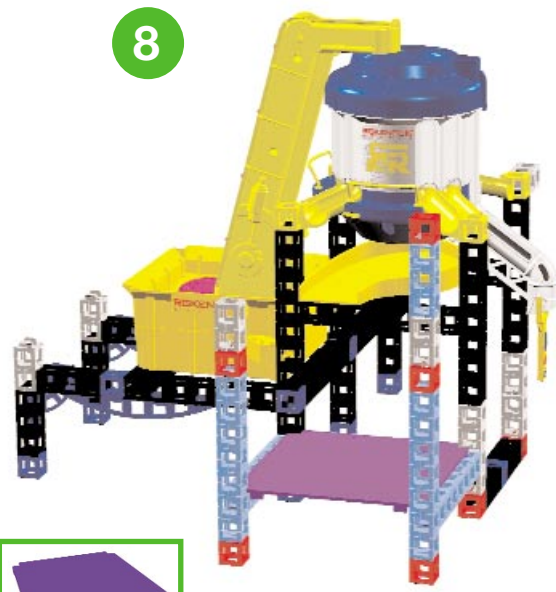

Rok 'n' Rail Refinery

Action Factory + Tower and Track + RC Freighter + Monorail Crossing + Monorail Switch

BUILD

Construye Bau Bouw Byg
Construis Costruite Bygg

Rok 'n' Rail Refinery

39"
99 cm

57"
145 cm

NOTE:
To build the
Rok 'n' Rail
Refinery, please
remove the
dispenser flaps
of the Action
Factory Sorter.

1

2

3

4

5

6

7

8

9

10

11

12

13

14

15

16