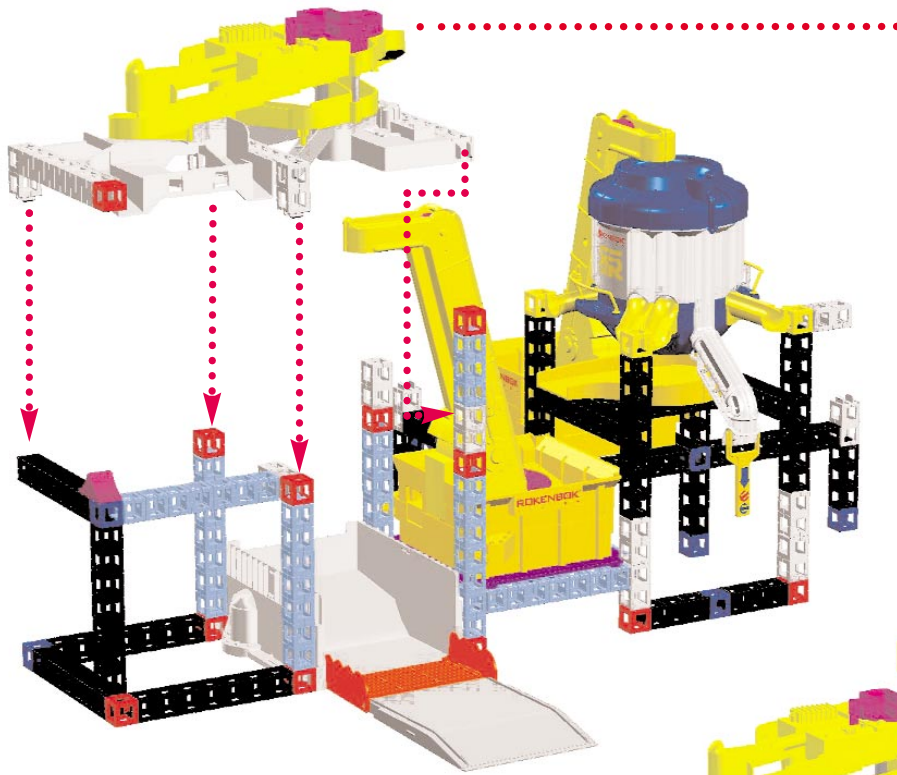

Rok 'n' Rail Refinery

Action Factory + Tower and Track + RC Freighter + Monorail Crossing + Monorail Switch

BUILD

Construye Bau Bouw Byg
Construis Costruite Bygg

Rok 'n' Rail Refinery

39"
99 cm

57"
145 cm

NOTE:
To build the
Rok 'n' Rail
Refinery, please
remove the
dispenser flaps
of the Action
Factory Sorter.

9

10

11

12

13

14

15

16

17

18

19

20

21

22

23

24