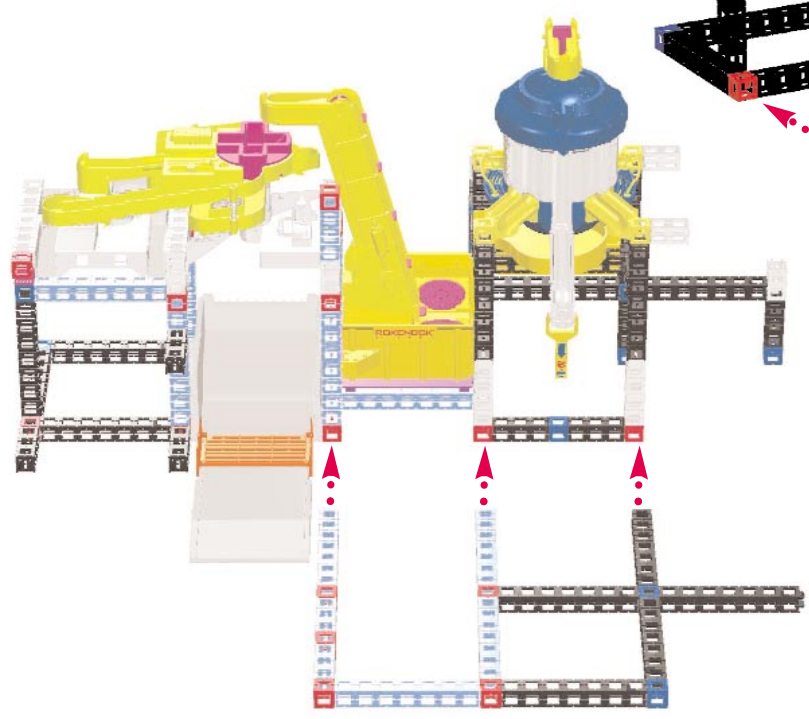

Rok 'n' Rail Refinery

Action Factory + Tower and Track + RC Freighter + Monorail Crossing + Monorail Switch

BUILD

Construye Bau Bouw Byg
Construis Costruite Bygg

Rok 'n' Rail Refinery

39"
99 cm

57"
145 cm

NOTE:
To build the
Rok 'n' Rail
Refinery, please
remove the
dispenser flaps
of the Action
Factory Sorter.

9

10

11

12

13

14

15

16

17

18

19

20

21

22

23

24