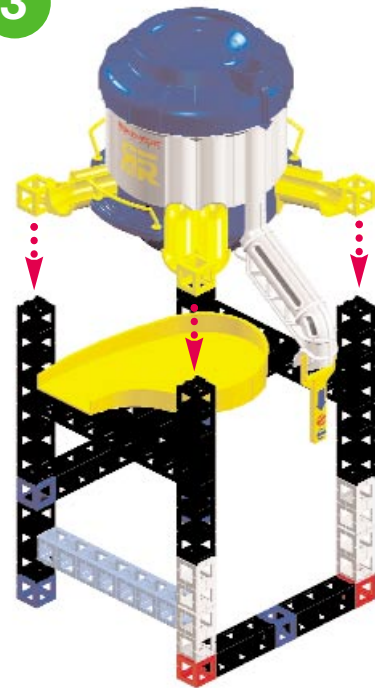

BUILD

Construye   Bau   Bouw   Byg
Construis   Costruite   Bygg

Rok 'n' Rail Refinery

39"
99 cm

57"
145 cm

NOTE:
To build the
Rok 'n' Rail
Refinery, please
remove the
dispenser flaps
of the Action
Factory Sorter.

1

2

3

4