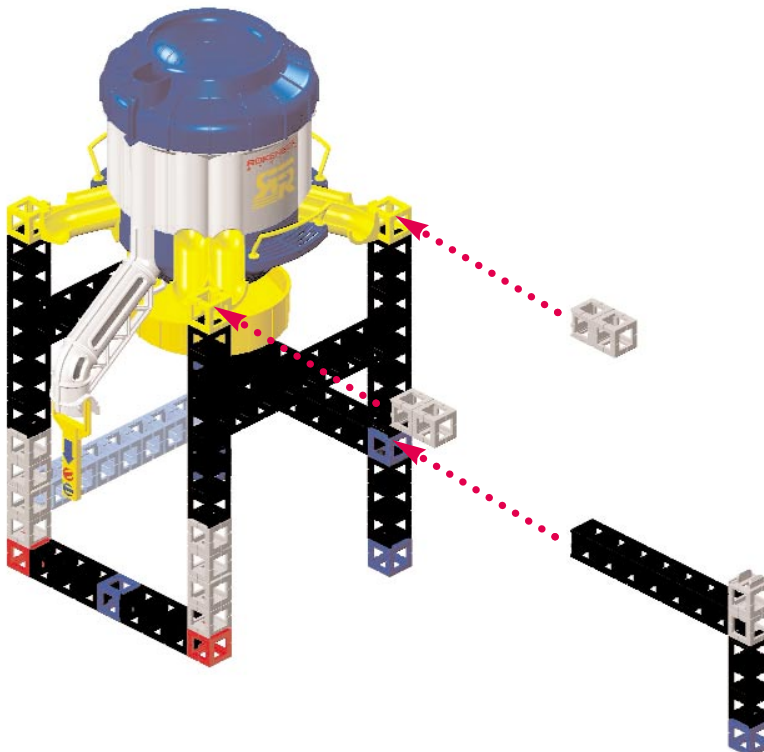

BUILD

Construye   Bau   Bouw   Byg
Construis   Costruite   Bygg

Rok 'n' Rail Refinery

39"
99 cm

57"
145 cm

NOTE:
To build the
Rok 'n' Rail
Refinery, please
remove the
dispenser flaps
of the Action
Factory Sorter.

1

2

3

4