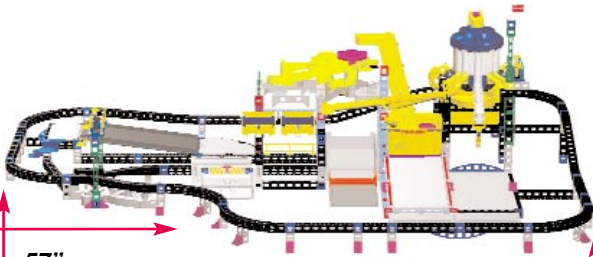

Rok 'n' Rail Refinery

Action Factory + Tower and Track + RC Freighter + Monorail Crossing + Monorail Switch

BUILD

Construye Bau Bouw Byg
Construis Costruite Bygg

Rok 'n' Rail Refinery

39"
99 cm

57"
145 cm

NOTE:
To build the
Rok 'n' Rail
Refinery, please
remove the
dispenser flaps
of the Action
Factory Sorter.

1

2

3

4

5

6

7

8