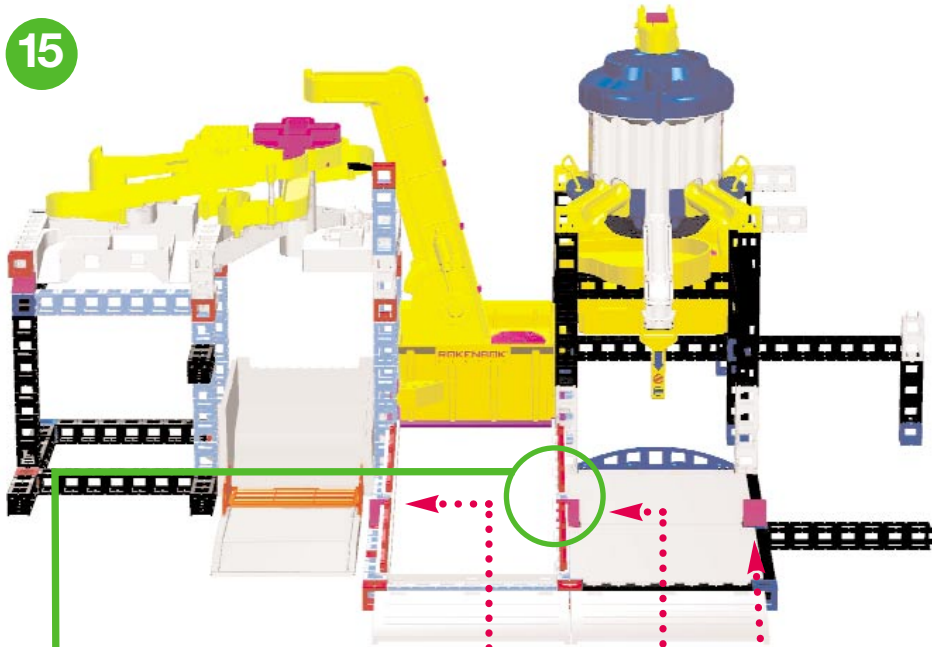

Rok 'n' Rail Refinery

Action Factory + Tower and Track + RC Freighter + Monorail Crossing + Monorail Switch

BUILD

Construye Bau Bouw Byg
Construis Costruite Bygg

Rok 'n' Rail Refinery

39"
99 cm

57"
145 cm

NOTE:
To build the
Rok 'n' Rail
Refinery, please
remove the
dispenser flaps
of the Action
Factory Sorter.

9

10

11

12

13

14

15

16

17

18

19

20

21

22

23

24