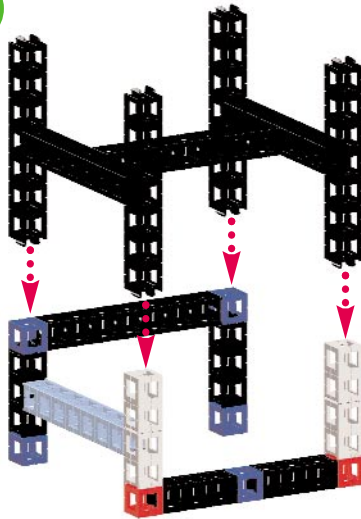

BUILD

Construye   Bau   Bouw   Byg
Construis   Costruite   Bygg

Rok 'n' Rail Refinery

39"
99 cm

57"
145 cm

NOTE:
To build the
Rok 'n' Rail
Refinery, please
remove the
dispenser flaps
of the Action
Factory Sorter.

1

2

3

4