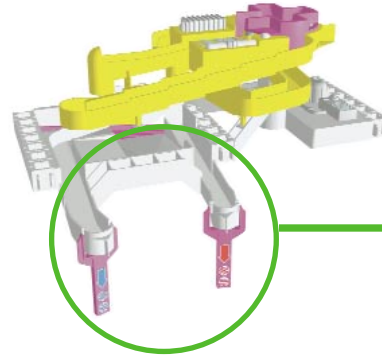

Rok 'n' Rail Refinery

Action Factory + Tower and Track + RC Freighter + Monorail Crossing + Monorail Switch

BUILD

Construye Bau Bouw Byg
Construis Costruite Bygg

Rok 'n' Rail Refinery

39"
99 cm

57"
145 cm

NOTE:
To build the
Rok 'n' Rail
Refinery, please
remove the
dispenser flaps
of the Action
Factory Sorter.