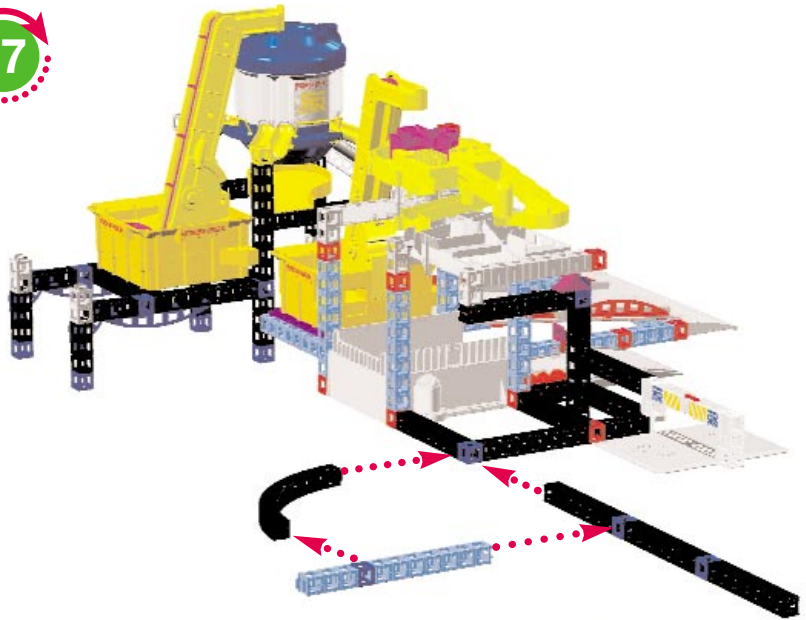

Rok 'n' Rail Refinery

Action Factory + Tower and Track + RC Freighter + Monorail Crossing + Monorail Switch

BUILD

Construye Bau Bouw Byg
Construis Costruite Bygg

Rok 'n' Rail Refinery

39"
99 cm

57"
145 cm

NOTE:
To build the
Rok 'n' Rail
Refinery, please
remove the
dispenser flaps
of the Action
Factory Sorter.

9

10

11

12

13

14

15

16

17

18

19

20

21

22

23

24